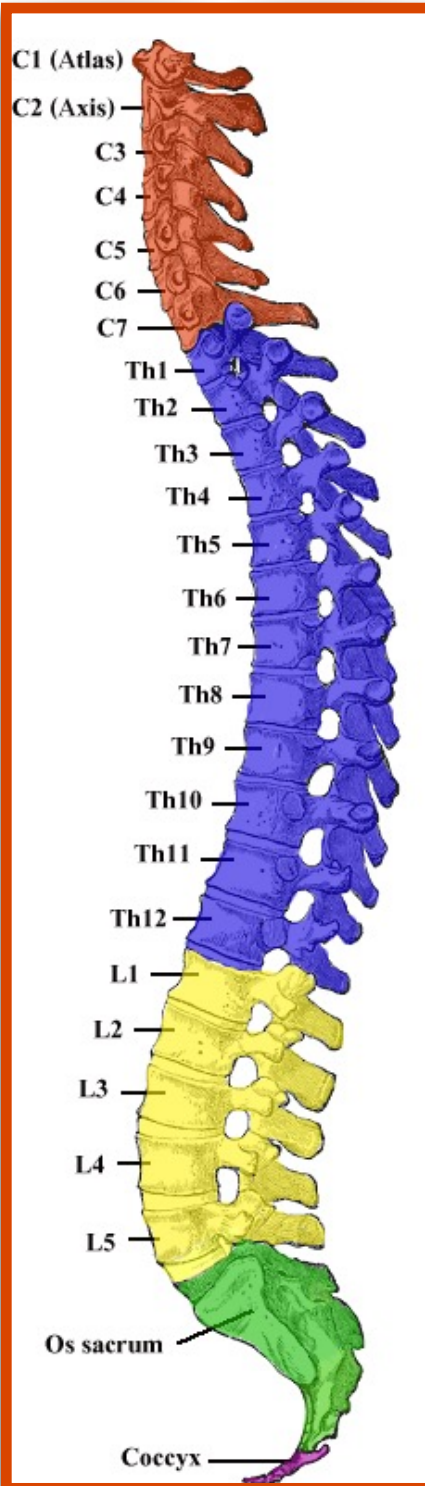

JIN SHIN JYUTSU SAN DIEGO IS PROUD TO PRESENT

“33 Mysterious Vertebrae:”

Their Contributions to Health and Happiness
August 9-11, 2024 with Wayne Hackett

This interactive, three-day class will examine the spine's 33 vertebrae and their functions. The relationship of these amazing bones to Numbers, Depths, Fingers, Planets and Astrological Signs will be studied. In addition to lecture and open conversation, students will receive morning and afternoon sessions each day for a total of six sessions per student during the class.

Please join us on this journey of discovery!

Class Details

Dates: August 9-11, 2024
(Friday-Sunday)

Hours: 9:00 to 5:30
Registration begins at 8:30
on the first day of class

Venue

Marina Village Conference
Center, 1936 Quivera Way
San Diego CA 92109

Fee: \$385

Cash or check payable to
Wayne Hackett

Prerequisite:

One Basic Five-Day
Seminar

Space is Limited
Register Today!

Contact Lisa Gritton

Wayne Hackett

Senior Instructor